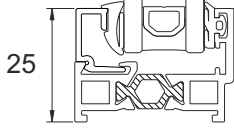

Technical

Fixed Lite