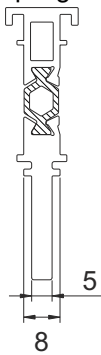

Technical

Fixed Lite

Opener

Opener Coupled With Fixed Lite Coupler

Two Openers With Drip Coupler

Coupling Bar

Fixed Lite Coupler

Drip Bar Coupler

SC, BC, BS,
RTD, GM, BK

**In-Line
Multi Lock**

SC, BC, BS,
RTD, GM, BK

**Monkey Tail
Multi Lock**

SC, RTD,
GM, BK

Cockspur Locking Handles

**Scroll
Cockspur**

SC, BC, RTD,
GM, BK